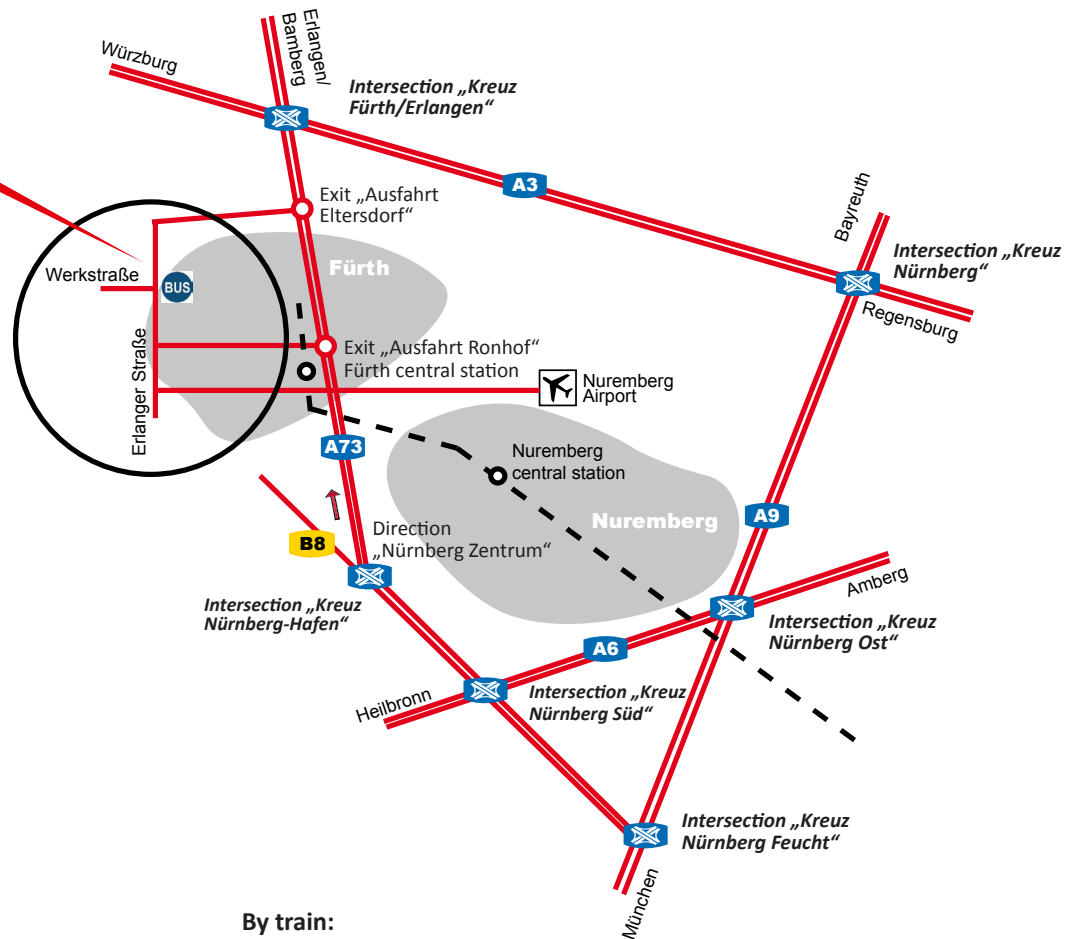

SIMBA DICKIE GROUP
Werkstraße 1
90765 Fürth
Tel.: +49 (0) 91109765-01

HOW TO FIND US

By car:

From the A73 (Frankenschnellweg) coming from the south:

- Take the exit Fürth-Ronhof.
- Turn left into Seeackerstraße, follow for approx. 1 km.
- Turn right into Erlanger Straße, follow for approx. 1.5 km.
- At the SIMBA DICKIE GROUP advertising tower, turn left into Werkstraße.

From the A73 (Frankenschnellweg) coming from the north:

- Take the exit Erlangen-Eltersdorf
- Turn right towards Fürth-Stadeln and follow state road 2242 for approx. 5 km
- At the SIMBA DICKIE GROUP advertising tower, turn right into Werkstraße.

By train:

From Fürth central station:

- Bus line 173/174 towards Atzenhof/Am Vacher Markt, bus stop Waldringstraße.
- You can reach us by taxi from the train station in approx. 10 minutes.

From the airport:

- You can reach us by taxi from the airport in approx. 20 minutes.

SIMBA · DICKIE · GROUP